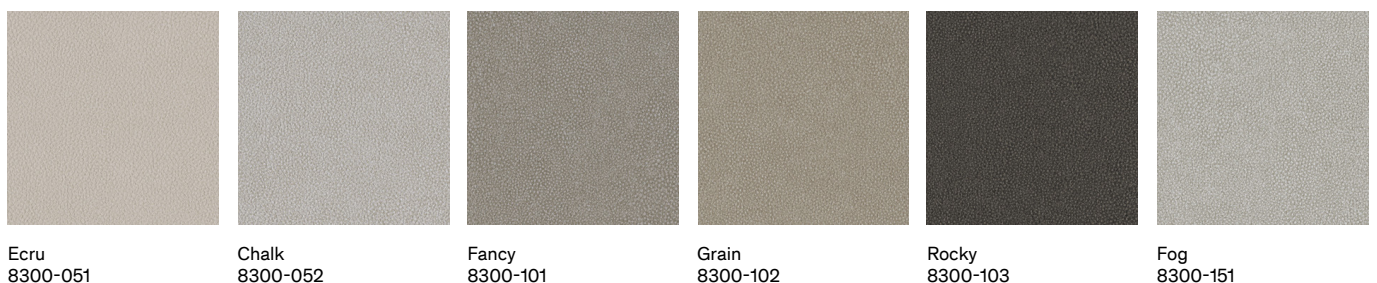

Pebble

8300

100% Vinyl (without Harmful Phthalates)

Wallcovering

This product has a $3/yard cut charge for any order under 30 yards.

Product specification

Name	Pebble
Color	Ecrú
Number	8300-051
Product Category	Wallcovering
Material Type	Coated
Content	100% Vinyl (without Harmful Phthalates)
Finish	None
Backing	Non-woven, Polyester
Width	54 inches (137 cm)
Weight	20.00 ounces/linear yard (620 grams/linear meter)
Average Bolt Size	30 yards
Installation Method	Reverse Hang, Random Match
Origin	United States
Cut Charge	$3/yard if fewer than 30 yards
Warranty	10 years
Introduction Date	04/19/2024

Design

Collection	Biophilia
Pattern Type	Emboss, Texture

Performance

Flammability	ASTM E 84 Adhered Class A
Lightfastness	200 hours
Performance Standards	
Wallcovering Classification	Type II
Cleaning Code	Water-based/Solvent (WS)
Approved Disinfectants	Bleach 10:1

Sustainability

Certifications & Programs	HPD, LEED, Mindful Materials, No Prop 65 Chemicals, WELL
Material Health	Low VOC, No PFAS

Ecrú
8300-051

Chalk
8300-052

Fancy
8300-101

Grain
8300-102

Rocky
8300-103

Fog
8300-151